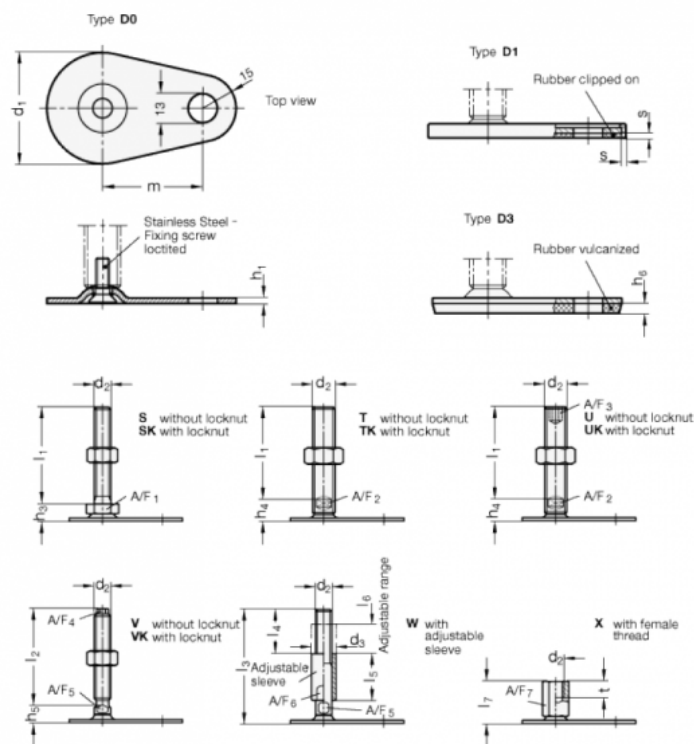

Article number: 204380M24209D1W

Description: E+G levelling foot
GN 43-80-M24-209-D1-W

Note: W With adjustable sleeve , Hygienic Version, Wrench flat at the bottom

Measures

A/F5 = 20	l4 = 67
A/F6 = 30	l5 = 67
d1 = 80	l6 = 42
d2 = M24	m = 70
d3 = 35	s = 2
h1 = 3	
h6 =	
l3 = 209	